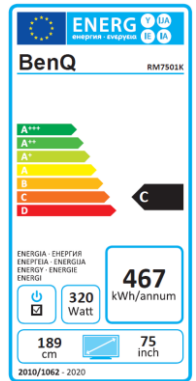

## BenQ RM7501K

large format touch screen

- 4K UHD 3840 x 2160 LED Panel
- integrated soundbar
- Annotation Software
- Android 5.0.1 OS System
- IR 20 Point Touch
- OPS-Slot

**HDMI**

<b>Panel</b>	Model : RM7501K Art. No. / EAN Code : 9H.F4ATK.DE1 / 471 8755 07377 9 Type : 190,5 cm / 75" Wide TFT, IPS-Panel Native resolution : 3840 x 2160 4K UHD / 16:9 Panel / pixel pitch : 10 Bit / 0,429 mm Cover Glass Thickness / Hardness : 4 mm / 7H AG coating : AG surface Backlight : Direct LED Viewing angle H / V : 178°/ 178° Contrast (static) : 1200:1 Brightness : 350 cd/m <sup>2</sup> Response time : 8 ms
<b>Connection</b>	Input : Power AC, Line in (3,5mm), Microphone, HDMI x4 (2.0), MHL (shared with HDMI), VGA D-Sub, USB Typ A x4 (USB 2.0 x2; USB 3.0 x2), USB Typ B x1, RJ45, RS232, OPS
<b>Control</b>	Output : Line out (3,5mm), HDMI out Touch Technology : Multitouch (infrared) 20 touches Resolution / capacity : 32767 x 32767 / 20 simultaneous touches PC Compatibility : Win7/8/10, MAC OS X10.11~10.12, Chrome OS 58, Ubuntu16.04, Fedora 28, OpenSuse 15, Android kernel version 3.10 or above Accuracy : ±1mm Controls : On/Off Switch, OSD buttons  Functions : Image Setting, Source / Volume Control, Sharpness Enhancement, Proof of Image retention, HDMI-HDCP, HDMI-MHL, 10 Bit color processing, Scheduling, Ambient Light Sensor, Total turn-on time, Internal Temperature Sensor, CEC Control, Freeze/Blank on Bezel, Flicker Free, Low Blue Light  Software : Android 5.0.1 OS, EZWrite 4.1 lite, WPS (office viewer App)
<b>Extra</b>	Speaker : 20W x 2 soundbar Storage memory : 32 GB Mounting : 600 x 400 mm / M8 Mounting direction : Landscape Operation time hours/days : 18/7
<b>Energy</b>	Power supply : Internal Voltage for operation : 100 ~ 240 VAC ; 50 / 60 Hz Power consumption (max.) : 460 W (sleep mode) : < 0.5 W
<b>Certification</b>	Safety : CE
<b>Environment</b>	Operation : + 0 ~ +40°C ; 20 ~ 80% air humidity Storage : -10 ~ +60°C ; 10 ~ 60% air humidity
<b>Characteristic</b>	Weight net.: 60.8 kg Housing color / material : black / metal Dimension (W x H x T) : 1737 x 1086 x 137 mm Accessories : Quick Start Guide, Remote incl. Batteries, Power- / VGA- / HDMI- and USB cable, 2x Touch pen, manual (electronic) Warranty term : 3 years OSE (on site exchange)