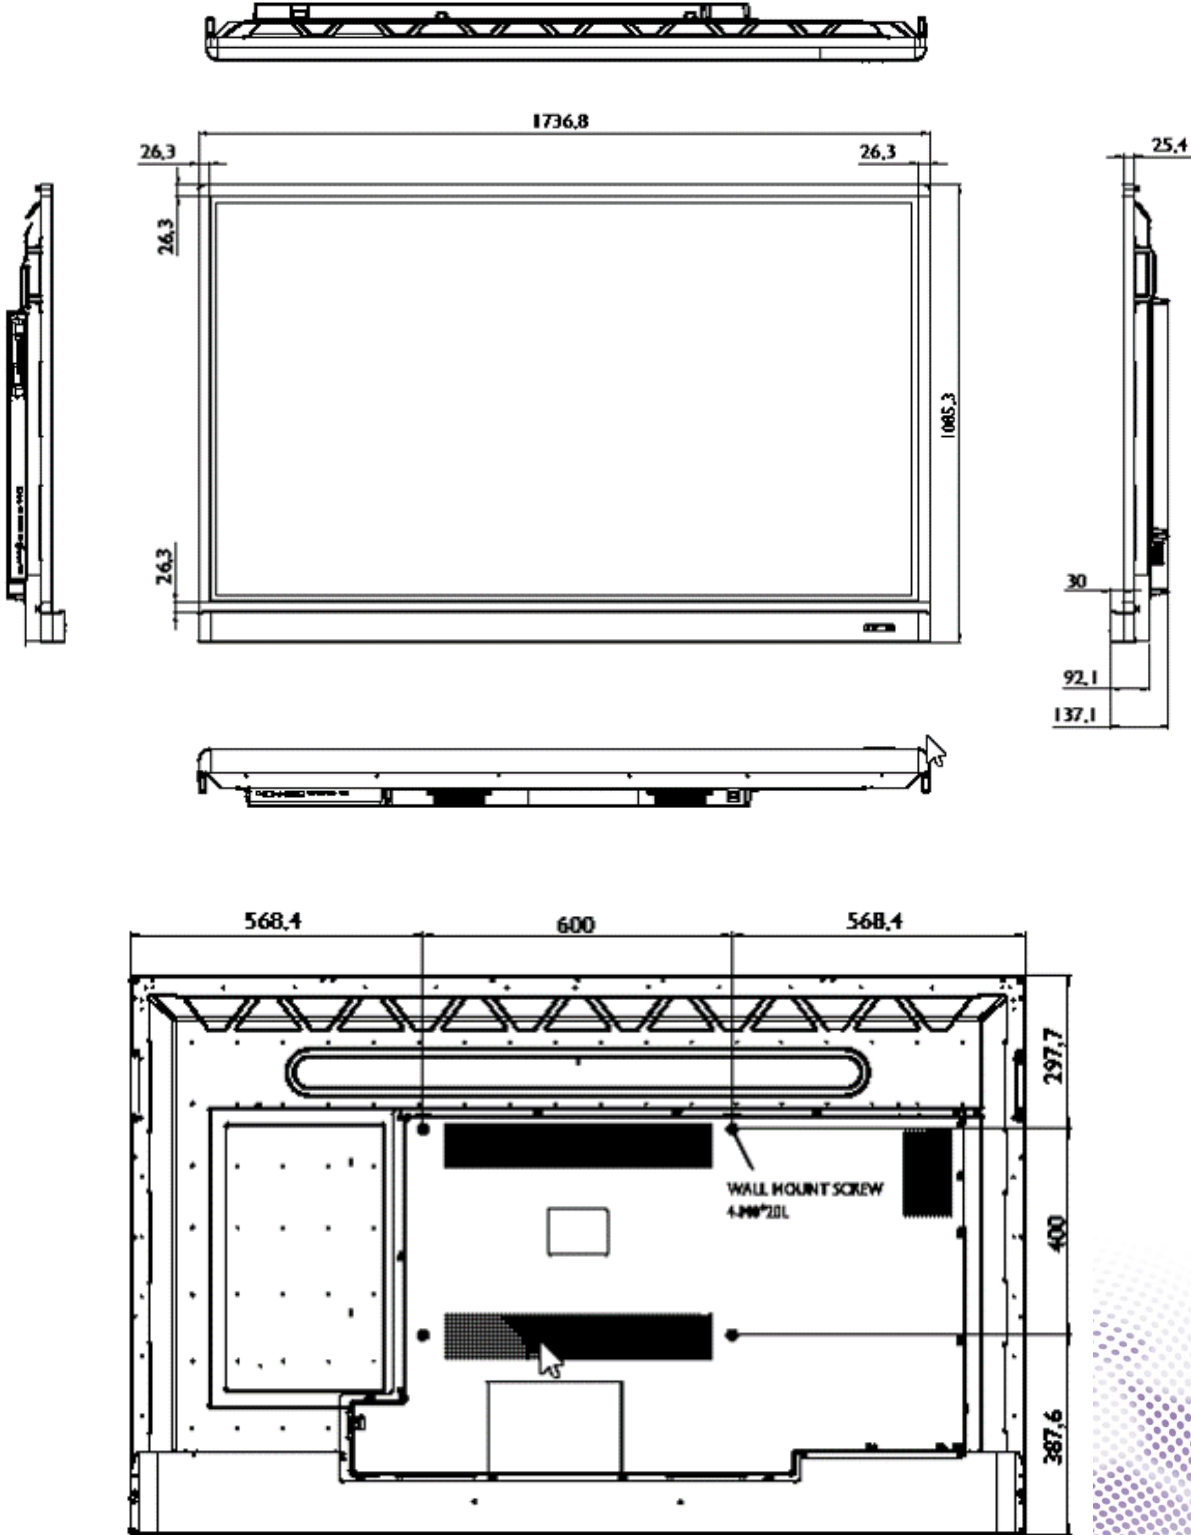

Data sheet

Dimension:

Latest Update 2018-08-15
Datasheets also available on: www.BenQ.nl, www.BenQ.be
BenQ Benelux B.V., Meerenakkerweg 1-17, 5652 AR, Eindhoven

Because it matters