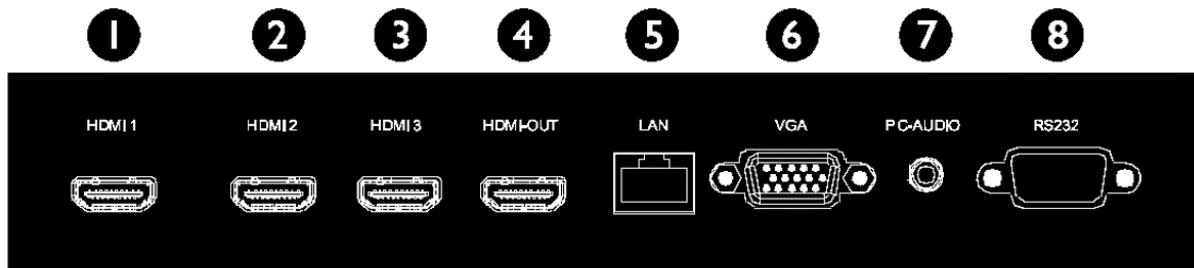

Data sheet

Input and Output Terminals

- ① HDMI Input 1 (2.0)
- ② HDMI Input 2 (2.0)
- ③ HDMI Input 3 (2.0)
- ④ HDMI Output
- ⑤ LAN
- ⑥ VGA Input
- ⑦ Audio Input
- ⑧ RS232 Input
- ⑨ HDMI Input 4 (MHL)(2.0)
- ⑩ USB 3.0
- ⑪ USB 2.0
- ⑫ Microphone
- ⑬ Audio output
- ⑭ Touch USB port