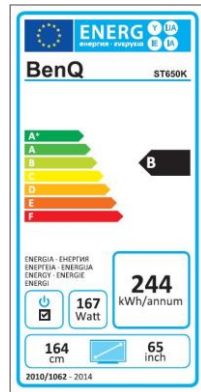

Data sheet

BenQ ST650K

Large Format Display

- 4K UHD 3840 x 2160
- Android 4.3 OS System
- Multiple display administrator
- X-Sign Support
- USB play back function

HDMI

Panel	Model : ST650K Art. No. / EAN Code : 9H.F38TK.RA2 / 471 8755 06519 4 Typ : 165.1 cm / 65" Wide LED Panel with IPS Technology native Resolution : 3840 x 2160 4K UHD / 16:9 Panel : 10 Bit Pixel pitch H/V : 0,744 mm / 0,744 mm Panel surface : Haze 1% / 3H Max. colors : 1.07 Billion Backlight : Direct LED Viewing angle H / V : 178° / 178° Contrast (static) : 1.200:1 Brightness : 450 cd/m ² Response time : 8 ms
Input- / Output	Input : Line in (RCA), Power AC, HDMI x3, VGA, RJ45, Component in (YPbPr, RCA), USB (playback) x4 Output : Line out (3,5mm), Audio out Koaxial, Composite video out (RCA)
Software	Multiple Display Control (MDA) : Supported OS: WinXP 32 bit, WinVista 32/64 bit SP2, Windows 7 32/64 bit Particularity : Schedule function will be not supported! OSD control at side : 6 OSD buttons and 1 standby button Features : Image Setting, Source / Volume Control, Sharpness Enhancement, HDMI-HDCP, HDMI-MHL, 10 Bit color processing, EZ-Suite
Extra	Internal Speaker : 8 W x 2 Storage memory : 8 GB Mounting : 500 x 400 mm / M6 (4 holes) Display Orientation : Landscape/Portrait Operating hour per day : 18/7
Energy	Power supply : Internal Voltage for operation : 100 ~ 240 VAC ; 50 / 60 Hz Power consumption (max.) / typ. : < 200 W / 200 W Sleep mode / Off mode : < 0.5 W / 0,5 W
Certification Environment	Safety : CE Operation : + 0 ~ +40°C ; 10 ~ 80% air humidity Storage : -20 ~ +55°C ; 10 ~ 85% air humidity
Characteristic	Weight net. : 20 kg Housing color : black Bezel width T/B/L/R : 14,5/22,2/14,5/14,5 mm Dimension (W x H x D) : 1462 / 844 / 88 mm Standard Accessories : Power- / VGA- / HDMI- cable, Remote incl. batteries, Shortguide, Stand