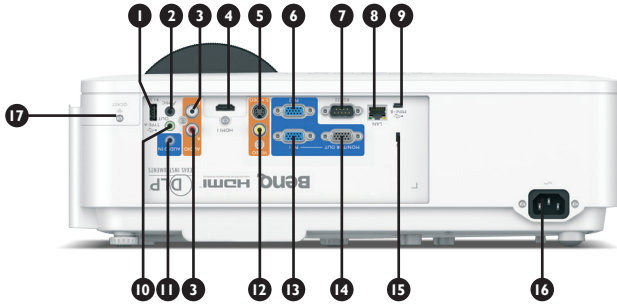

Input and Output Terminals

1 USB Type A (5V,1.5A)	10 Audio output (mini jack)
2 Microphone input (Mini jack)	11 Audio input (mini jack)
3 Audio L / R input (RCA)	12 Composite Video input (RCA)
4 HDMI-I	13 PC I (D-sub 15pin)
5 S-Video input	14 Monitor output (D-sub 15pin, Female)
6 PC 2 (D-sub 15pin)	15 Kensington anti-theft lock slot
7 RS232 input (D-sub 9pin, male)	16 AC Power Jack
8 LAN Port (RJ45 for Network)	17 QCAST (HDMI / MHL)
9 USB Type mini B (For service)