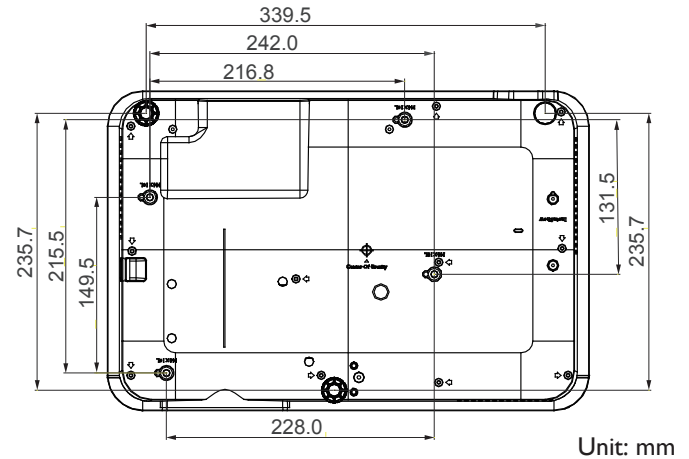

## Dimensions

## Distance Chart

\*The screen aspect ratio is 4 : 3 and the projected picture is in a 4 : 3 aspect ratio.

Screen size				Projection distance (mm)	Offset (mm)
Diagonal		H (mm)	W (mm)		
Inch	mm				
55	1397	838	1118	718	71
56	1422	853	1138	730	73
60	1524	914	1219	790	78
65	1651	991	1321	860	84
70	1778	1067	1422	930	91
75	1905	1143	1524	1000	97
80	2032	1219	1626	1070	104
85	2159	1295	1727	1140	110
86	2184	1311	1748	1143	111
90	2286	1372	1829	1200	117

### 4:3 Screen diagonal

## Ceiling Mount Chart

Ceiling/Wall mount screw: M4  
(Max L = 25 mm; Min L = 20 mm)

**BenQ Europe B.V.**

Meerenakkerweg 1-17  
5652 AR Eindhoven  
The Netherlands  
Tel: +31 88 8889200

[business-display.benq.com/en-gb](http://business-display.benq.com/en-gb)