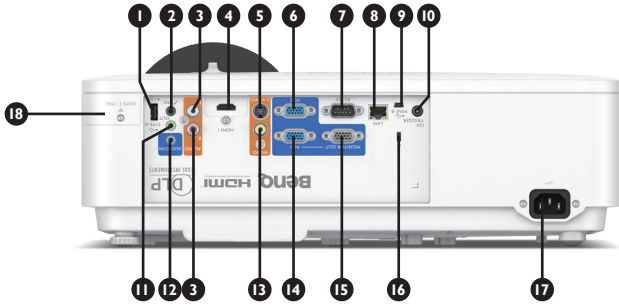

## Input and Output Terminals

- 1 USB TypeA (1.5A power)
- 2 Microphone Input (Mini jack)
- 3 Audio L / R Input (RCA)
- 4 HDMI-I
- 5 S-Video
- 6 PC 2 Input (D-sub 15pin, Female)
- 7 RS232 Input (D-sub 9pin, male)
- 8 LAN (RJ45) (Control & FW Upgrade)
- 9 USB Type min B (For Page up / down and FW upgrade)
- 10 DC 12V Trigger (3.5 mm Jack)
- 11 Audio Output (mini jack)
- 12 Audio Input (mini jack)
- 13 Composite Video (RCA)
- 14 PC 1 Input (D-sub 15pin, Female)
- 15 Monitor Output (D-sub 15pin, Female)
- 16 Kensington anti-theft lock slot
- 17 AC Power Jack
- 18 HDMI-2 / MHL (Hidden space for QCast / QCast Mirror)