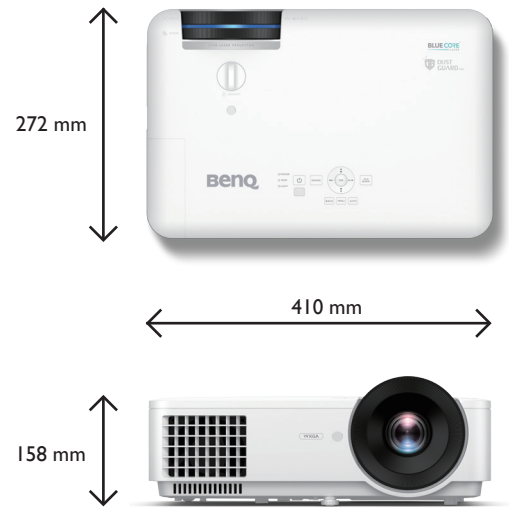

Dimensions