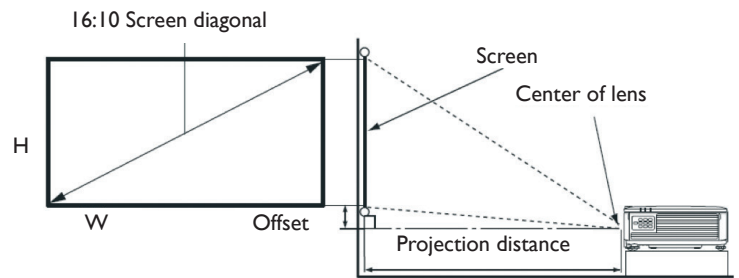

Distance Chart

Screen				Distance from screen (mm)			Offset (mm)
Diagonal		W (mm)	H (mm)	Min length (max. zoom)	Average	Max length (min. zoom)	
Inch	mm						
40	1016	862	538	1172	1525	1878	0
50	1270	1077	673	1465	1906	2348	0
60	1524	1292	808	1758	2287	2817	0
80	2032	1723	1077	2343	3050	3756	0
90	2286	1939	1212	2636	3431	4226	0
100	2540	2154	1346	2929	3812	4696	0
110	2794	2369	1481	3222	4194	5165	0
120	3048	2585	1615	3515	4575	5635	0
130	3302	2800	1750	3808	4956	6104	0
140	3556	3015	1885	4101	5337	6574	0
150	3810	3231	2019	4394	5719	7043	0
160	4064	3446	2154	4687	6100	7513	0
170	4318	3662	2289	4980	6481	7982	0
180	4572	3877	2423	5273	6862	8452	0
190	4826	4092	2558	5566	7244	8922	0
200	5080	4308	2692	5859	7625	9391	0
250	6350	5385	3365	7323	9531	11739	0
300	7620	6462	4039	8788	11437	14087	0
350	8890	7539	4712	10253	13344	16434	0
400	10160	8616	5385	11717	15250	18782	0
500	12700	10770	6731	14647	19062	23478	0

*To optimize your projection quality, we suggest to do the projection within non-gray area.