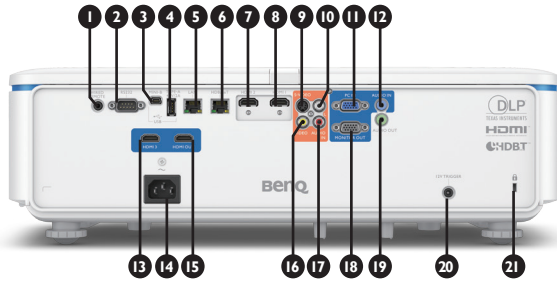

Input and Output Terminals

1 Wired Remote Input	12 Audio Input (mini jack)
2 RS232 Input (D-sub 9pin, male)	13 HDMI 3
3 USB TypeB (Service)	14 AC Power Jack
4 USB TypeA (5V/2A power)	15 HDMI Output
5 LAN Port (RJ45 for Network control)	16 Composite Video (RCA)
6 HDBaseT	17 RCA Audio Input L
7 HDMI 2	18 Monitor Output (D-sub 15pin, Female)
8 HDMI 1	19 Audio Output (mini jack)
9 S-Video Input	20 12V Trigger
10 RCA Audio Input R	21 Kensington anti-theft lock slot
11 PC Input