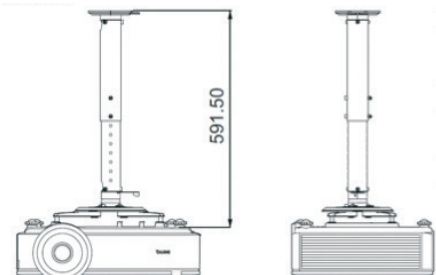

## Dimensions

## Ceiling Mount Chart

A: BenQ ceiling mount CMG3 (5J)AM10.001  
Ceiling mount screw: M4  
(Max. L = 25 mm; Min. L = 20 mm)

B: Third party mounting holes  
Screw: M6 (Max. L = 8 mm)

Unit: mm

**BenQ Europe B.V.**