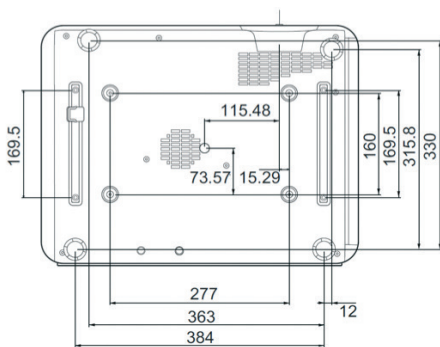

Ceiling Mount Chart

A: BenQ ceiling mount CMG3 (5J)AM10.001
Ceiling mount screw: M4
(Max. L = 25 mm; Min. L = 20 mm)

B: Third party mounting holes
Screw: M6 (Max. L = 8 mm)

Unit: mm