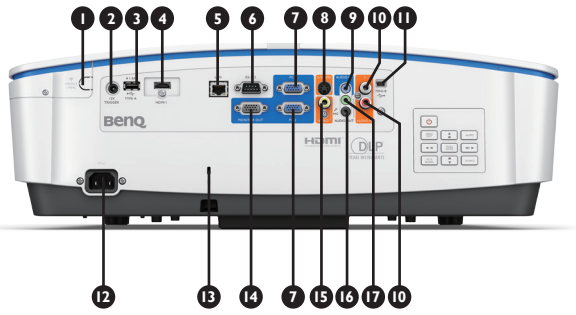

LH770
BenQ DLP Projector

BenQ

Input and Output Terminals

- | | |
|---------------------------------|---|
| ① HDMI v1.4a (share with MHL) | ⑩ Audio L / R Input (RCA) |
| ② DC 12V Trigger (3.5 mm Jack) | ⑪ USB Type Mini B (FW download/service) |
| ③ USB Type A (power 5V / 1.5A) | ⑫ AC power cord inlet |
| ④ HDMI v1.4a | ⑬ Kensington anti-theft lock slot |
| ⑤ LAN (RJ45) | ⑭ Monitor Output (D-sub 15pin) |
| ⑥ RS232 (DB-9pin) | ⑮ Composite Video Input (RCA) |
| ⑦ PC (D-sub 15pin) | ⑯ Audio Output (Mini Jack) |
| ⑧ S-Video Input (Mini DIN 4pin) | ⑰ Microphone Input (Mini Jack) |
| ⑨ Audio Input (Mini Jack) | |