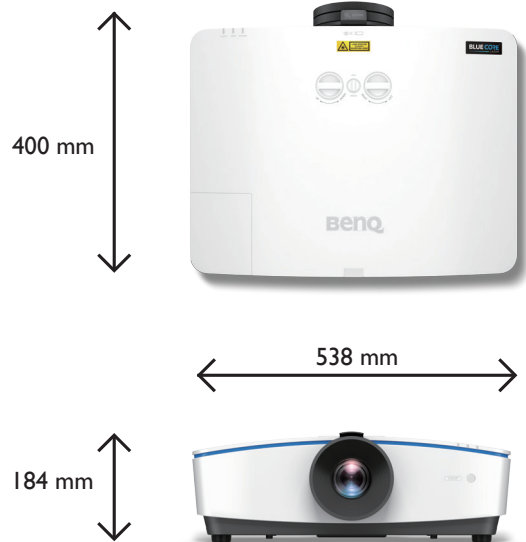

Dimensions