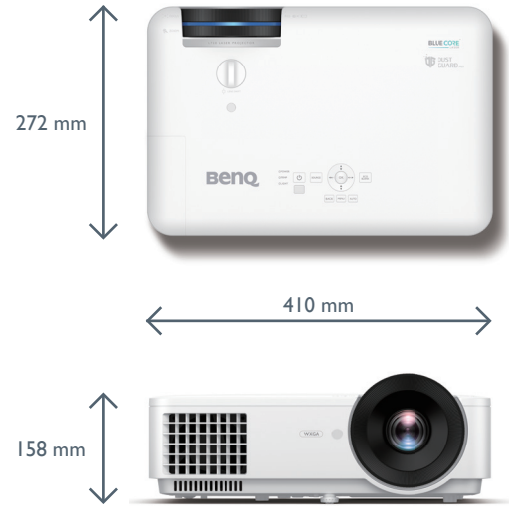

Abmessungen